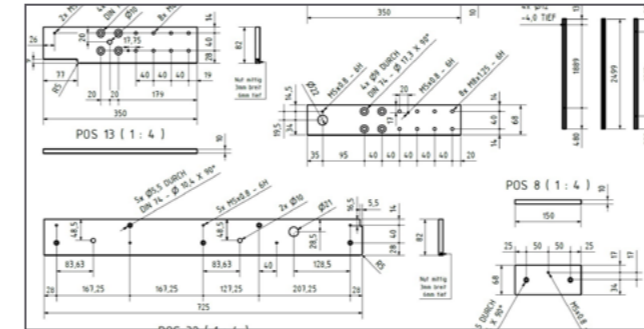

Innovation

To further advance FAHRENGOLD products, we focus on integrating the latest innovations as well as those yet to be developed. Our goal is to offer better alternatives to products that are readily available on the market. We at FAHRENGOLD always seek the best solution for you – tailored to meet your exacting needs.